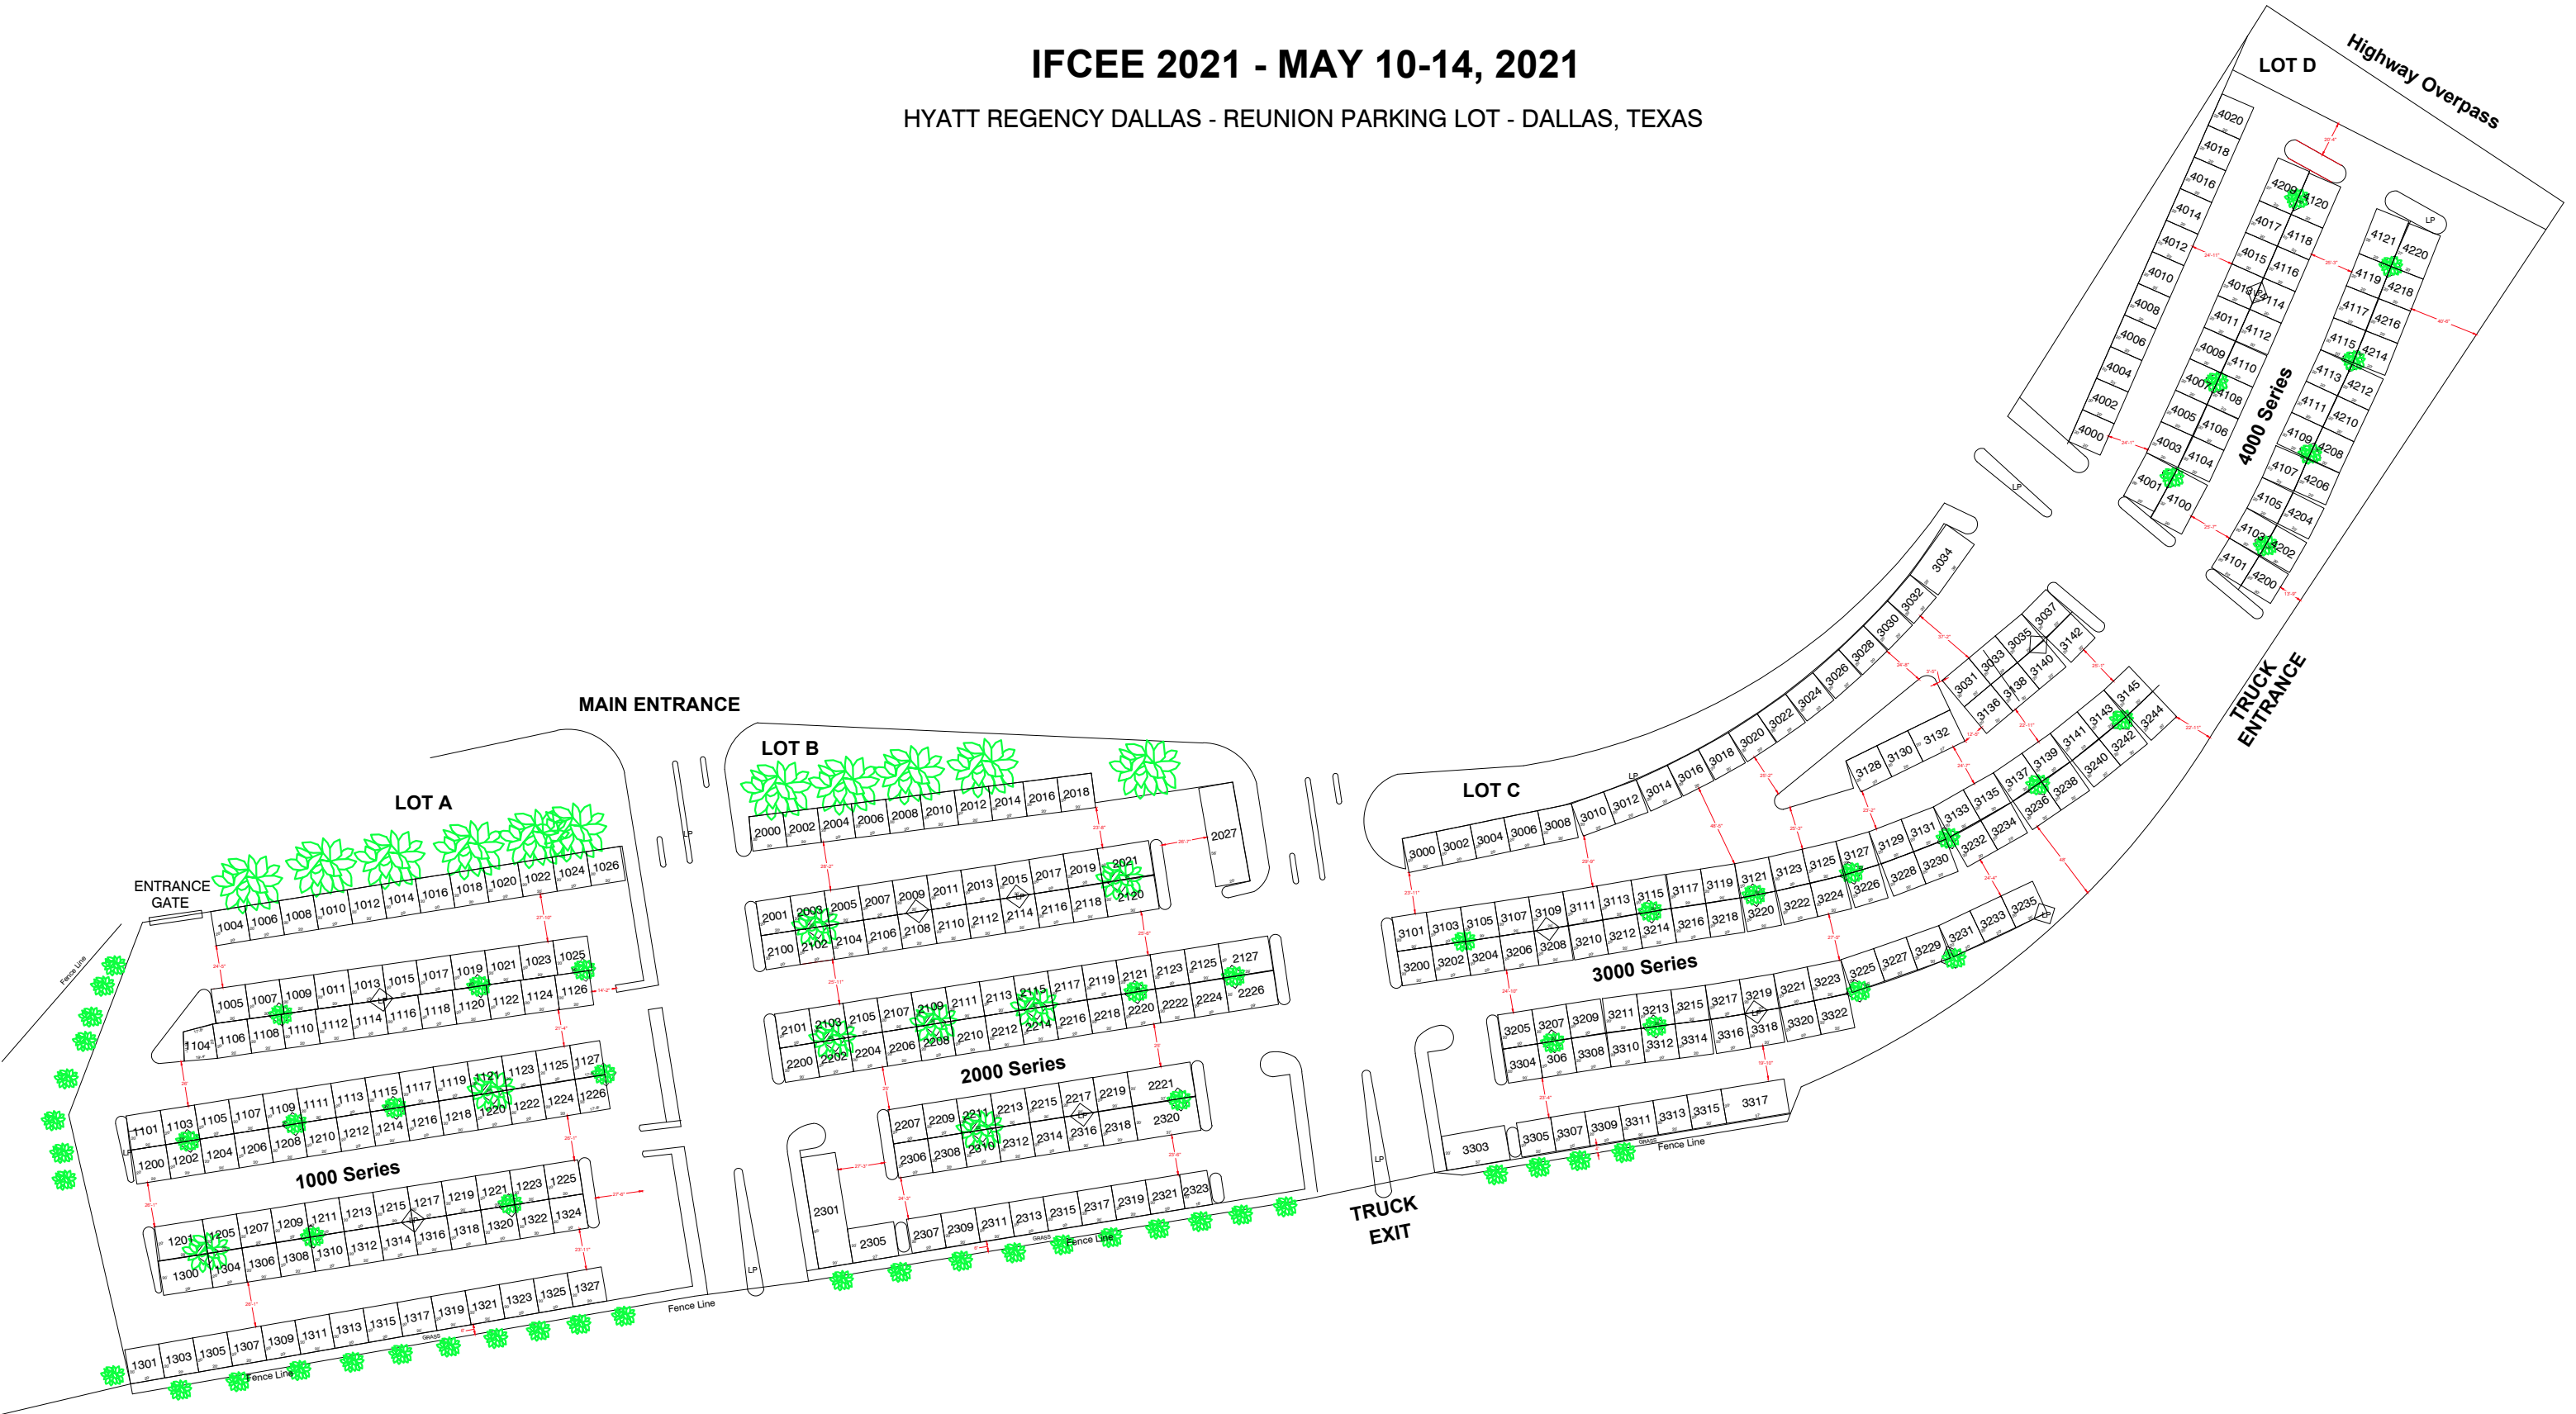

IFCEE 2021 - MAY 10-14, 2021

HYATT REGENCY DALLAS - REUNION PARKING LOT - DALLAS, TEXAS

FREEMAN

Disclaimer - Every effort has been made to ensure the accuracy of all information contained on this floor plan. However, no warranties, either expressed or implied, are made with respect to this floor plan. If the location of building columns, utilities or other architectural components of the facility is a consideration in the construction or usage of an exhibit, it is the sole responsibility of the exhibitor to physically inspect the facility to verify all dimension and locations. © Copyright 2007, freeman, all rights reserved.
Confidential and Proprietary - the information contained herein is the proprietary information of Freeman and by accessing the information, the recipient agrees to keep the information confidential and not disclose it to any third party without the prior consent of Freeman. Recipient also agrees to only use the information for its internal evaluation purposes and for no other purpose, without the prior consent of Freeman.

Drawing Started:
11/13/2018
Started By:
BRYAN FEIGE - DDWC

Account Exec:
PATTI MCDOWELL
Producing Exec:
PATTI MCDOWELL

Revision Date:
4/26/2019
Revised By:
BRYAN FEIGE

Line Item:

Scale:
CUSTOM